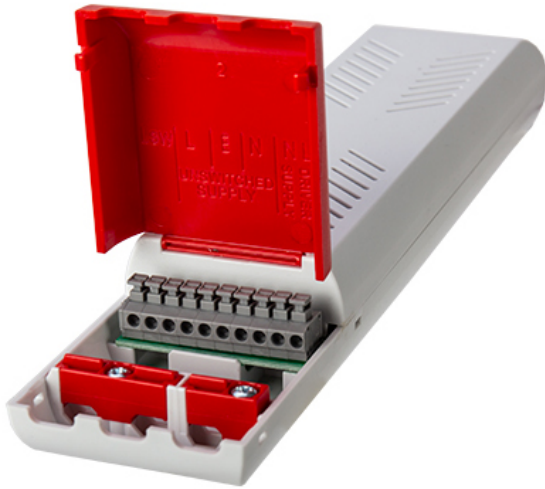

Order Code: XC2RM3
2W Emergency Conversion Kit

Features

- Flexible pack for feeding through 65mm hole
- All-in-one emergency housing for xcite [Downlight](#) and [Panel](#) products
- NiCd sub C battery pack
- 3 hours emergency pack with battery and converter

Construction

- Self-contained 3 hours maintained emergency pack
- Plug and play connections

Dimensions

A (mm)	265
B (mm)	62
C (mm)	36

General

Weight (kg)	0.34
-------------	------

Emergency

Emergency Wattage (W)	2
-----------------------	---