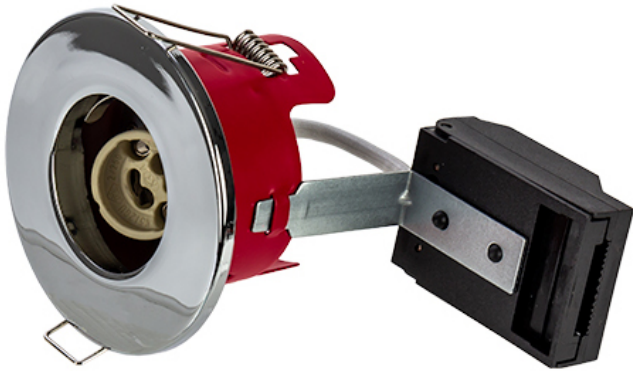

Order Code: XCFRRPC

GU10 - Fire Rated Recessed Ring Downlight - Lampholder - Polished Chrome

Features

- Ideal for retrofit of existing halogen downlight fixtures
- Available in 3 different coloured bezels
- Lamps sold separately
- FIXED, [Tilt](#) and IP65 [Shower](#) version available
- 30, 60 & 90 minute fire rating with solid timber joists
- 30 minute fire rating with Staircraft I-Joist [\[Compatibility Matrix\]](#)

Construction

- Steel body providing a high level of fire protection in accordance with Building Regulations Part B
- Supplied with GU10 lampholder and bracket

Technical Data

General		Electrical	
Luminaire Wattage (W)	50	Input Voltage Range (VAC)	230
Weight (kg)	1.72		

Order Code: XCFRRPC

GU10 - Fire Rated Recessed Ring Downlight - Lampholder - Polished Chrome

Dimensions

C (mm)	94
Cut Out (mm)	68
Dia. (mm)	85

Line Drawing