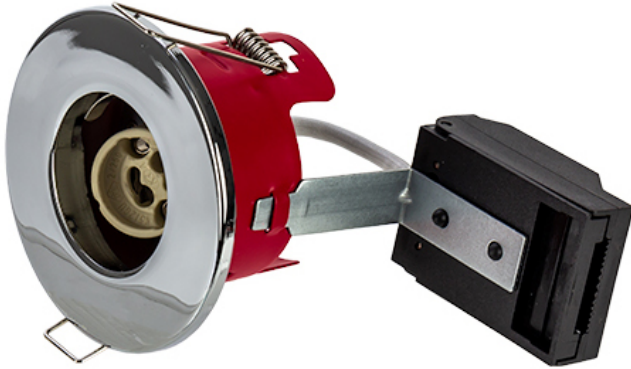

### Order Code: XCFRRPC

GU10 - Fire Rated Recessed Ring Downlight - Lampholder - Polished Chrome

#### Features

- Ideal for retrofit of existing halogen downlight fixtures
- Available in 3 different coloured bezels
- Lamps sold separately
- FIXED, [Tilt](#) and IP65 [Shower](#) version available
- 30, 60 & 90 minute fire rating with solid timber joists
- 30 minute fire rating with Staircraft I-Joist [\[Compatibility Matrix\]](#)

#### Construction

- Steel body providing a high level of fire protection in accordance with Building Regulations Part B
- Supplied with GU10 lampholder and bracket

#### Technical Data

General		Electrical	
Luminaire Wattage (W)	50	Input Voltage Range (VAC)	230
Weight (kg)	1.72		

**Order Code: XCFRRPC**

GU10 - Fire Rated Recessed Ring Downlight - Lampholder - Polished Chrome