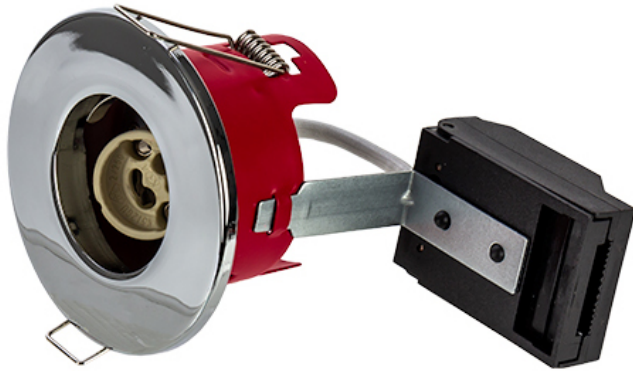

Order Code: XCFRRPC

GU10 - Fire Rated Recessed Ring Downlight - Lampholder - Polished Chrome

Features

- Ideal for retrofit of existing halogen downlight fixtures
- Available in 3 different coloured bezels
- Lamps sold separately
- FIXED, [Tilt](#) and IP65 [Shower](#) version available
- 30, 60 & 90 minute fire rating with solid timber joists
- 30 minute fire rating with Staircraft I-Joist [\[Compatibility Matrix\]](#)

Construction

- Steel body providing a high level of fire protection in accordance with Building Regulations Part B
- Supplied with GU10 lampholder and bracket

Technical Data

General		Electrical	
Luminaire Wattage (W)	50	Input Voltage Range (VAC)	230
Weight (kg)	1.72		

Order Code: XCFRRPC

GU10 - Fire Rated Recessed Ring Downlight - Lampholder - Polished Chrome

Dimensions

C (mm)	94
Cut Out (mm)	68
Dia. (mm)	85

Line Drawing