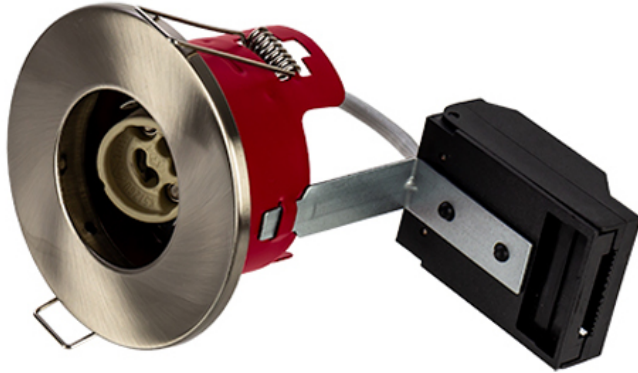

Order Code: XCFRRSN

GU10 - Fire Rated Recessed Ring Downlight - Lampholder - Satin Nickel

Features

- Ideal for retrofit of existing halogen downlight fixtures
- Available in 3 different coloured bezels
- Lamps sold separately
- FIXED, [Tilt](#) and IP65 [Shower](#) version available
- 30, 60 & 90 minute fire rating with solid timber joists
- 30 minute fire rating with Staircraft I-Joist [\[Compatibility Matrix\]](#)

Construction

- Steel body providing a high level of fire protection in accordance with Building Regulations Part B
- Supplied with GU10 lampholder and bracket

Technical Data

| General | | Electrical | |
|-----------------------|------|---------------------------|-----|
| Luminaire Wattage (W) | 50 | Input Voltage Range (VAC) | 230 |
| Weight (kg) | 1.72 | | |

Order Code: XCFRRSN

GU10 - Fire Rated Recessed Ring Downlight - Lampholder - Satin Nickel

Dimensions

| | |
|--------------|----|
| C (mm) | 94 |
| Cut Out (mm) | 68 |
| Dia. (mm) | 85 |

Line Drawing