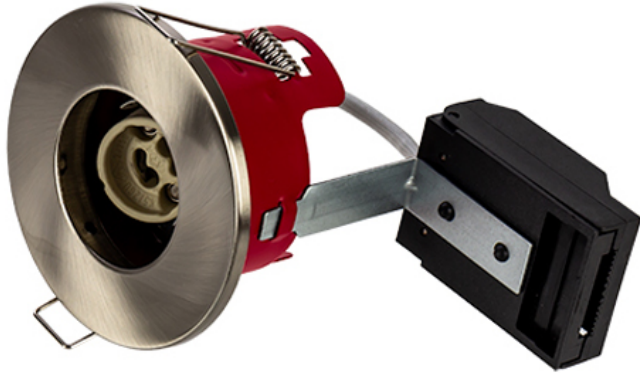

**Order Code: XCFRRSN**

GU10 - Fire Rated Recessed Ring Downlight - Lampholder - Satin Nickel

**Features**

- Ideal for retrofit of existing halogen downlight fixtures
- Available in 3 different coloured bezels
- Lamps sold separately
- FIXED, [Tilt](#) and IP65 [Shower](#) version available
- 30, 60 & 90 minute fire rating with solid timber joists
- 30 minute fire rating with Staircraft I-Joist [\[Compatibility Matrix\]](#)

**Construction**

- Steel body providing a high level of fire protection in accordance with Building Regulations Part B
- Supplied with GU10 lampholder and bracket

**Technical Data**

General		Electrical	
Luminaire Wattage (W)	50	Input Voltage Range (VAC)	230
Weight (kg)	1.72		

**Order Code: XCFRRSN**

GU10 - Fire Rated Recessed Ring Downlight - Lampholder - Satin Nickel

### Dimensions

C (mm)	94
Cut Out (mm)	68
Dia. (mm)	85