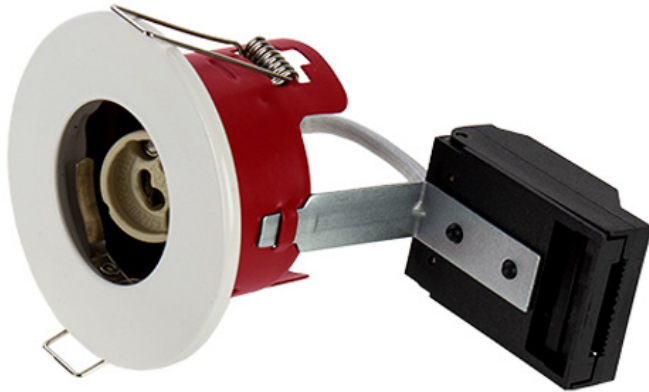

Order Code: XCFRRW

GU10 - Fire Rated Recessed Ring Downlight - Lampholder - White

Features

- Ideal for retrofit of existing halogen downlight fixtures
- Available in 3 different coloured bezels
- Lamps sold separately
- FIXED, [Tilt](#) and IP65 [Shower](#) version available
- 30, 60 & 90 minute fire rating with solid timber joists
- 30 minute fire rating with Staircraft I-Joist [\[Compatibility Matrix\]](#)

Construction

- Steel body providing a high level of fire protection in accordance with Building Regulations Part B
- Supplied with GU10 lampholder and bracket

Technical Data

General		Electrical	
Luminaire Wattage (W)	50	Input Voltage Range (VAC)	230
Weight (kg)	1.72		

Order Code: XCFRRW

GU10 - Fire Rated Recessed Ring Downlight - Lampholder - White

Dimensions

C (mm)	94
Cut Out (mm)	68
Dia. (mm)	85

Line Drawing