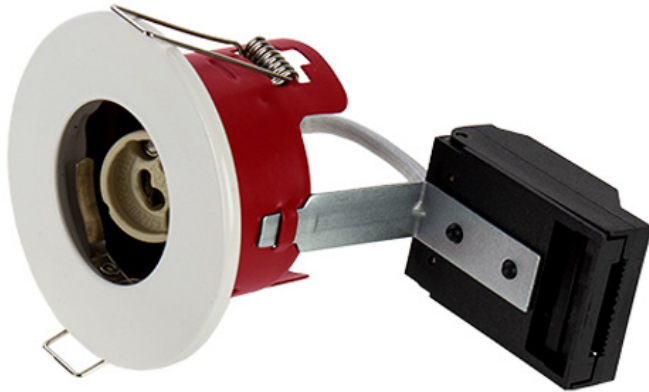

Order Code: XCFRRW

GU10 - Fire Rated Recessed Ring Downlight - Lampholder - White

Features

- Ideal for retrofit of existing halogen downlight fixtures
- Available in 3 different coloured bezels
- Lamps sold separately
- FIXED, [Tilt](#) and IP65 [Shower](#) version available
- 30, 60 & 90 minute fire rating with solid timber joists
- 30 minute fire rating with Staircraft I-Joist [\[Compatibility Matrix\]](#)

Construction

- Steel body providing a high level of fire protection in accordance with Building Regulations Part B
- Supplied with GU10 lampholder and bracket

Technical Data

General		Electrical	
Luminaire Wattage (W)	50	Input Voltage Range (VAC)	230
Weight (kg)	1.72		

Order Code: XCFRRW

GU10 - Fire Rated Recessed Ring Downlight - Lampholder - White

Dimensions

C (mm)	94
-----	-----
Cut Out (mm)	68
-----	-----
Dia. (mm)	85
-----	-----

Line Drawing