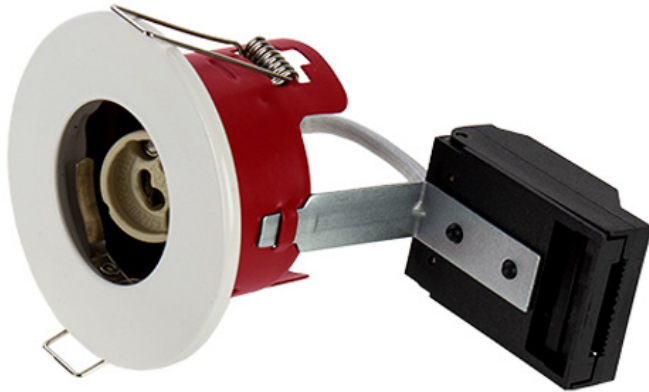

Order Code: XCFRRW

GU10 - Fire Rated Recessed Ring Downlight - Lampholder - White

Features

- Ideal for retrofit of existing halogen downlight fixtures
- Available in 3 different coloured bezels
- Lamps sold separately
- 30 minute fire rating with Staircraft I-Joist [\[Compatibility Matrix\]](#)
- FIXED, [Tilt](#) and IP65 [Shower](#) version available
- 30, 60 & 90 minute fire rating with solid timber joists

Construction

- Steel body providing a high level of fire protection in accordance with Building Regulations Part B
- Supplied with GU10 lampholder and bracket

Technical Data

General		Electrical	
Luminaire Wattage (W)	50	Input Voltage Range (VAC)	230
Weight (kg)	1.72		

Order Code: XCFRRW

GU10 - Fire Rated Recessed Ring Downlight - Lampholder - White

Dimensions

C (mm)	94
Cut Out (mm)	68
Dia. (mm)	85

Line Drawing