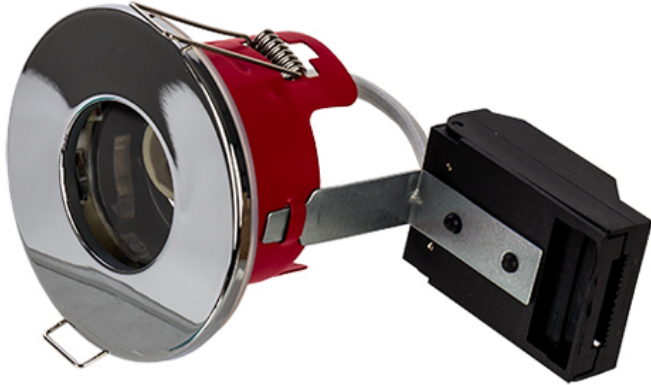

Order Code: XCFRSPC

GU10 - Fire Rated Recessed Ring Shower Downlight - IP65 - Lampholder - Polished Chrome

Features

- Ideal for retrofit of existing halogen downlight fixtures
- Available in 3 different coloured bezels
- Lamps sold separately
- [Fixed](#), [Tilt](#) and IP65 SHOWER version available
- 30, 60 & 90 minute fire rating with solid timber joists
- 30 minute fire rating with Staircraft I-Joist and METAL WEB Joist [[Compatibility Matrix](#)]

Construction

- Steel body providing a high level of fire protection in accordance with Building Regulations Part B
- Loop in/out mains connector
- Supplied with GU10 lampholder and bracket

Technical Data

General

Weight (kg)

0.30

Electrical

Input Voltage Range (VAC)

230

Order Code: XCFRSPC

GU10 - Fire Rated Recessed Ring Shower Downlight - IP65 - Lampholder - Polished Chrome