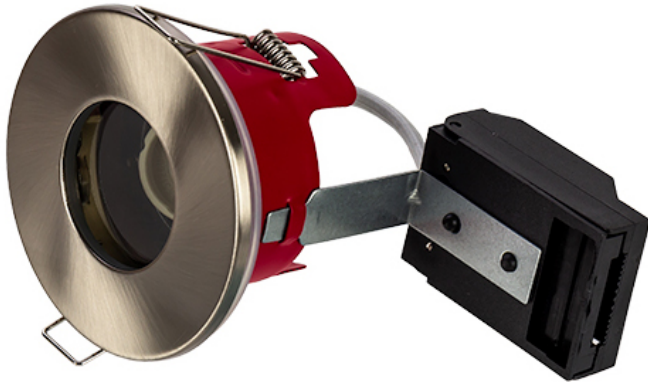

**Order Code: XCFRSSN**

GU10 - Fire Rated Recessed Ring Shower Downlight - IP65 - Lampholder - Satin Nickel

**Features**

- Ideal for retrofit of existing halogen downlight fixtures
- Available in 3 different coloured bezels
- Lamps sold separately
- 30, 60 & 90 minute fire rating with solid timber joists
- 30 minute fire rating with Staircraft I-Joist and METAL WEB Joist [[Compatibility Matrix](#)]
- [Fixed](#), [Tilt](#) and IP65 SHOWER version available

**Construction**

- Steel body providing a high level of fire protection in accordance with Building Regulations Part B
- Loop in/out mains connector
- Supplied with GU10 lampholder and bracket

**Technical Data**

**General**

Weight (kg)

0.30

**Electrical**

Input Voltage Range (VAC)

230

**Order Code: XCFRSSN**

GU10 - Fire Rated Recessed Ring Shower Downlight - IP65 - Lampholder - Satin Nickel