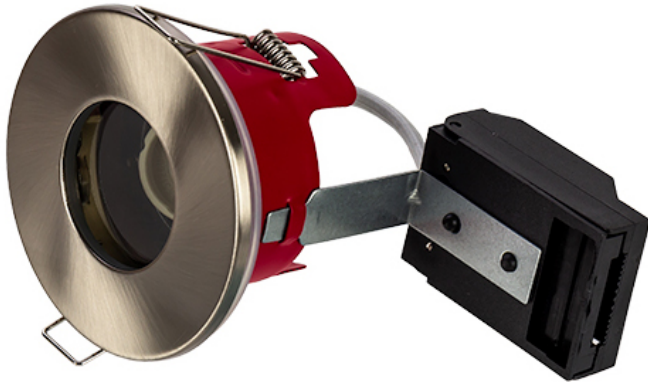

Order Code: XCFRSSN

GU10 - Fire Rated Recessed Ring Shower Downlight - IP65 - Lampholder - Satin Nickel

Features

- Ideal for retrofit of existing halogen downlight fixtures
- Available in 3 different coloured bezels
- Lamps sold separately
- [Fixed](#), [Tilt](#) and IP65 SHOWER version available
- 30, 60 & 90 minute fire rating with solid timber joists
- 30 minute fire rating with Staircraft I-Joist and METAL WEB Joist [[Compatibility Matrix](#)]

Construction

- Steel body providing a high level of fire protection in accordance with Building Regulations Part B
- Loop in/out mains connector
- Supplied with GU10 lampholder and bracket

Technical Data

General

Weight (kg)

0.30

Electrical

Input Voltage Range (VAC)

230

Order Code: XCFRSSN

GU10 - Fire Rated Recessed Ring Shower Downlight - IP65 - Lampholder - Satin Nickel