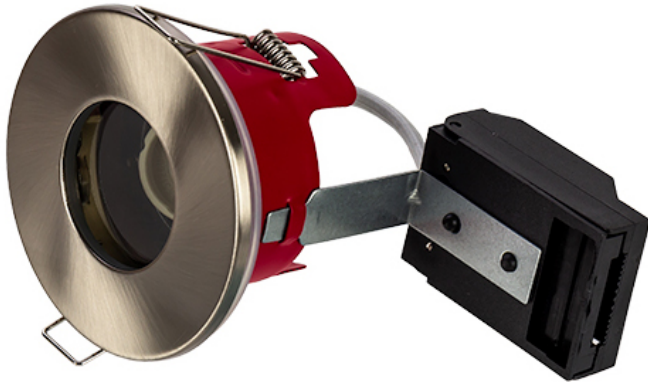

Order Code: XCFRSSN

GU10 - Fire Rated Recessed Ring Shower Downlight - IP65 - Lampholder - Satin Nickel

Features

- Ideal for retrofit of existing halogen downlight fixtures
- Available in 3 different coloured bezels
- Lamps sold separately
- [Fixed](#), [Tilt](#) and IP65 SHOWER version available
- 30, 60 & 90 minute fire rating with solid timber joists
- 30 minute fire rating with Staircraft I-Joist and METAL WEB Joist [[Compatibility Matrix](#)]

Construction

- Steel body providing a high level of fire protection in accordance with Building Regulations Part B
- Loop in/out mains connector
- Supplied with GU10 lampholder and bracket

Technical Data

General

Electrical

Weight (kg)

0.30

Input Voltage Range (VAC)

230

Order Code: XCFRSSN

GU10 - Fire Rated Recessed Ring Shower Downlight - IP65 - Lampholder - Satin Nickel