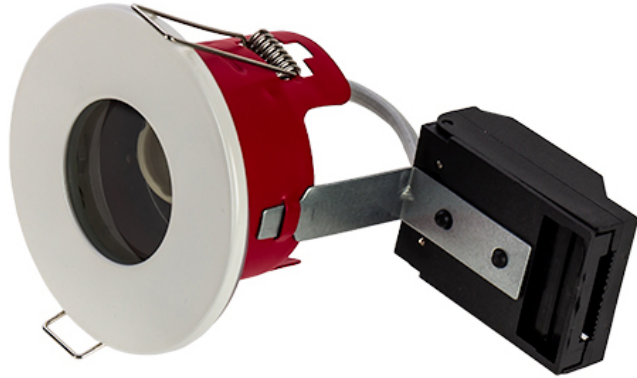

**Order Code: XCFRSW**

GU10 - Fire Rated Recessed Ring Shower Downlight - IP65 - Lampholder - White

**Features**

- Ideal for retrofit of existing halogen downlight fixtures
- Available in 3 different coloured bezels
- Lamps sold separately
- [Fixed](#), [Tilt](#) and IP65 SHOWER version available
- 30, 60 & 90 minute fire rating with solid timber joists
- 30 minute fire rating with Staircraft I-Joist and METAL WEB Joist [[Compatibility Matrix](#)]

**Construction**

- Steel body providing a high level of fire protection in accordance with Building Regulations Part B
- Loop in/out mains connector
- Supplied with GU10 lampholder and bracket

**Technical Data**

**General**

**Electrical**

Weight (kg)

0.30

Input Voltage Range (VAC)

230

**Order Code: XCFRSW**

GU10 - Fire Rated Recessed Ring Shower Downlight - IP65 - Lampholder - White