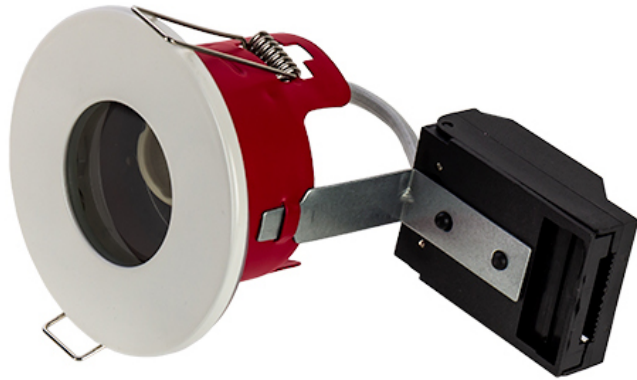

Order Code: XCFRSW

GU10 - Fire Rated Recessed Ring Shower Downlight - IP65 - Lampholder - White

Features

- Ideal for retrofit of existing halogen downlight fixtures
- Available in 3 different coloured bezels
- Lamps sold separately
- [Fixed](#), [Tilt](#) and IP65 SHOWER version available
- 30, 60 & 90 minute fire rating with solid timber joists
- 30 minute fire rating with Staircraft I-Joist and METAL WEB Joist [[Compatibility Matrix](#)]

Construction

- Steel body providing a high level of fire protection in accordance with Building Regulations Part B
- Loop in/out mains connector
- Supplied with GU10 lampholder and bracket

Technical Data

General		Electrical	
Weight (kg)	0.30	Input Voltage Range (VAC)	230

Order Code: XCFRSW

GU10 - Fire Rated Recessed Ring Shower Downlight - IP65 - Lampholder - White

Dimensions

C (mm)	96
-----	-----
Cut Out (mm)	68
-----	-----
Dia. (mm)	85
-----	-----