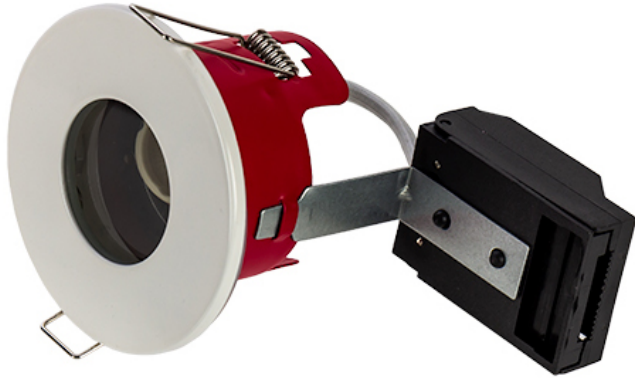

**Order Code: XCFRSW**

GU10 - Fire Rated Recessed Ring Shower Downlight - IP65 - Lampholder - White

**Features**

- Ideal for retrofit of existing halogen downlight fixtures
- Available in 3 different coloured bezels
- Lamps sold separately
- [Fixed](#), [Tilt](#) and IP65 SHOWER version available
- 30, 60 & 90 minute fire rating with solid timber joists
- 30 minute fire rating with Staircraft I-Joist and METAL WEB Joist [[Compatibility Matrix](#)]

**Construction**

- Steel body providing a high level of fire protection in accordance with Building Regulations Part B
- Loop in/out mains connector
- Supplied with GU10 lampholder and bracket

**Technical Data**

**General**

**Electrical**

Weight (kg)

0.30

Input Voltage Range (VAC)

230

**Order Code: XCFRSW**

GU10 - Fire Rated Recessed Ring Shower Downlight - IP65 - Lampholder - White

### Dimensions

C (mm)	96
Cut Out (mm)	68
Dia. (mm)	85