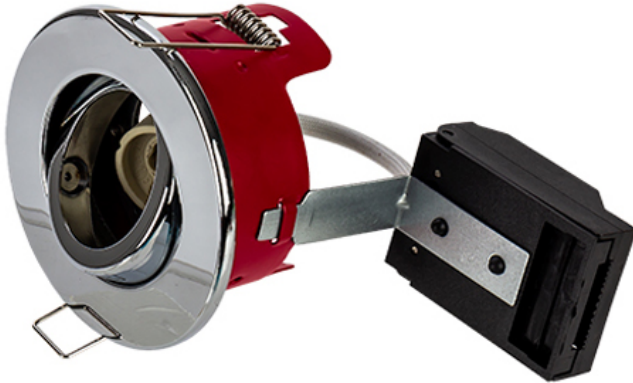

Order Code: XCFRTPC

GU10 - Fire Rated Recessed Ring Tilt Downlight - Polished Chrome

Features

- Ideal for retrofit of existing halogen downlight fixtures
- Available in 3 different coloured bezels
- Lamps sold separately
- Fully adjustable tilted lens
- **Fixed**, TILT and IP65 **Shower** version available
- 30, 60 & 90 minute fire rating with solid timber joists
- 30 minute fire rating with Staircraft I-Joist and METAL WEB Joist [[Compatibility Matrix](#)]

Construction

- Steel body providing a high level of fire protection in accordance with Building Regulations Part B
- Supplied with GU10 lampholder and bracket

Technical Data

General		Electrical	
Luminaire Wattage (W)	50	Input Voltage Range (VAC)	230
Weight (kg)	1.88		

Order Code: XCFRTPC

GU10 - Fire Rated Recessed Ring Tilt Downlight - Polished Chrome

Dimensions

C (mm)	94
-----	-----
Cut Out (mm)	78
-----	-----
Dia. (mm)	87
-----	-----

Line Drawing