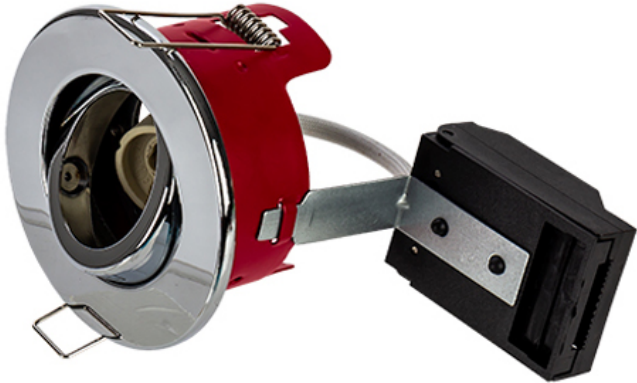

Order Code: XCFRTPC

GU10 - Fire Rated Recessed Ring Tilt Downlight - Polished Chrome

Features

- Ideal for retrofit of existing halogen downlight fixtures
- Available in 3 different coloured bezels
- Lamps sold separately
- Fully adjustable tilted lens
- **Fixed**, TILT and IP65 **Shower** version available
- 30, 60 & 90 minute fire rating with solid timber joists
- 30 minute fire rating with Staircraft I-Joist and METAL WEB Joist [[Compatibility Matrix](#)]

Construction

- Steel body providing a high level of fire protection in accordance with Building Regulations Part B
- Supplied with GU10 lampholder and bracket

Technical Data

General		Electrical	
Luminaire Wattage (W)	50	Input Voltage Range (VAC)	230
Weight (kg)	1.88		

Order Code: XCFRTPC

GU10 - Fire Rated Recessed Ring Tilt Downlight - Polished Chrome

Dimensions

C (mm)	94
-----	-----
Cut Out (mm)	78
-----	-----
Dia. (mm)	87
-----	-----

Line Drawing