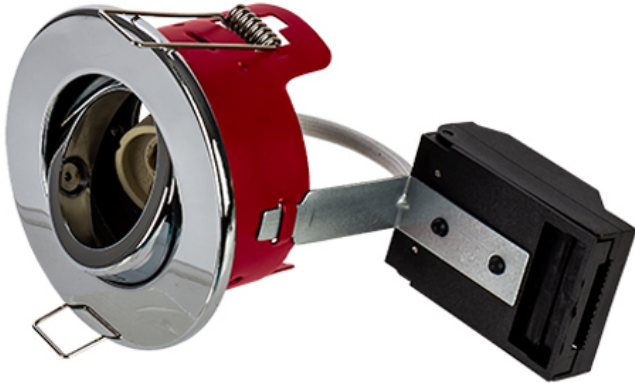

**Order Code: XCFRTPC**

GU10 - Fire Rated Recessed Ring Tilt Downlight - Polished Chrome

**Features**

- Ideal for retrofit of existing halogen downlight fixtures
- Available in 3 different coloured bezels
- Lamps sold separately
- Fully adjustable tilted lens
- **Fixed**, TILT and IP65 **Shower** version available
- 30, 60 & 90 minute fire rating with solid timber joists
- 30 minute fire rating with Staircraft I-Joist and METAL WEB Joist [[Compatibility Matrix](#)]

**Construction**

- Steel body providing a high level of fire protection in accordance with Building Regulations Part B
- Supplied with GU10 lampholder and bracket

**Technical Data**

General		Electrical	
Luminaire Wattage (W)	50	Input Voltage Range (VAC)	230
Weight (kg)	1.88		

**Order Code:** XCFRTPC

GU10 - Fire Rated Recessed Ring Tilt Downlight - Polished Chrome