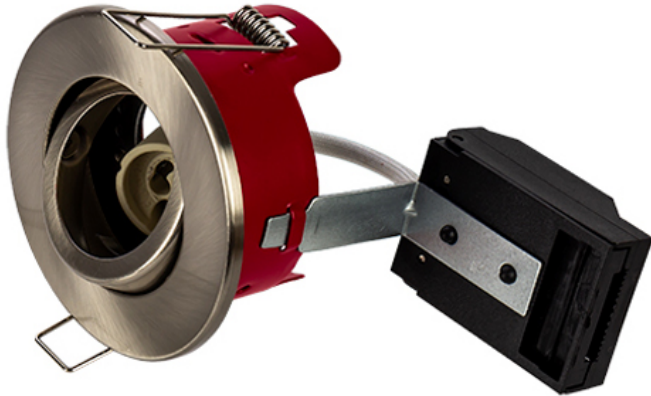

Order Code: XCFRTSN

GU10 - Fire Rated Recessed Ring Tilt Downlight - Satin Nickel

Features

- Ideal for retrofit of existing halogen downlight fixtures
- Available in 3 different coloured bezels
- Lamps sold separately
- Fully adjustable tilted lens
- **Fixed**, TILT and IP65 **Shower** version available
- 30, 60 & 90 minute fire rating with solid timber joists
- 30 minute fire rating with Staircraft I-Joist and METAL WEB Joist [[Compatibility Matrix](#)]

Construction

- Steel body providing a high level of fire protection in accordance with Building Regulations Part B
- Supplied with GU10 lampholder and bracket

Technical Data

General		Electrical	
Luminaire Wattage (W)	50	Input Voltage Range (VAC)	230
Weight (kg)	1.88		

Order Code: XCFRTSN

GU10 - Fire Rated Recessed Ring Tilt Downlight - Satin Nickel

Dimensions

C (mm)	94
-----	-----
Cut Out (mm)	78
-----	-----
Dia. (mm)	87
-----	-----

Line Drawing