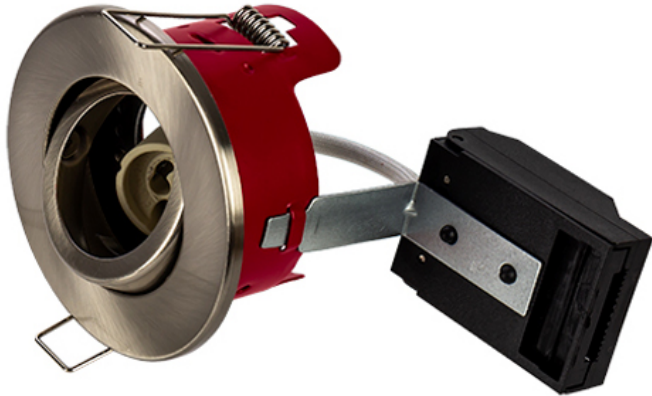

Order Code: XCFRTSN

GU10 - Fire Rated Recessed Ring Tilt Downlight - Satin Nickel

Features

- Ideal for retrofit of existing halogen downlight fixtures
- Available in 3 different coloured bezels
- Lamps sold separately
- Fully adjustable tilted lens
- **Fixed**, TILT and IP65 **Shower** version available
- 30, 60 & 90 minute fire rating with solid timber joists
- 30 minute fire rating with Staircraft I-Joist and METAL WEB Joist [[Compatibility Matrix](#)]

Construction

- Steel body providing a high level of fire protection in accordance with Building Regulations Part B
- Supplied with GU10 lampholder and bracket

Technical Data

General		Electrical	
Luminaire Wattage (W)	50	Input Voltage Range (VAC)	230
Weight (kg)	1.88		

Order Code: XCFRTSN

GU10 - Fire Rated Recessed Ring Tilt Downlight - Satin Nickel

Dimensions

C (mm)	94
Cut Out (mm)	78
Dia. (mm)	87

Line Drawing