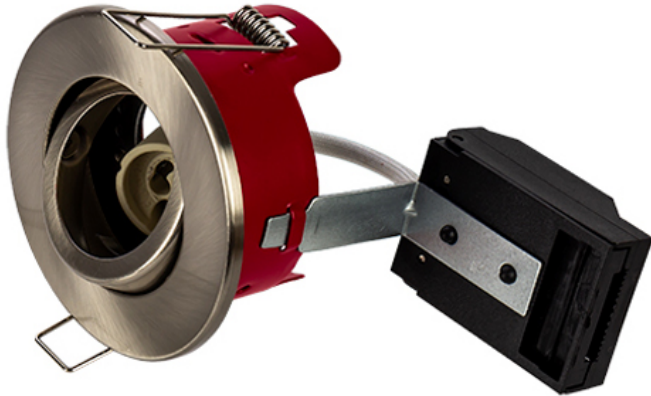

Order Code: XCFRTSN

GU10 - Fire Rated Recessed Ring Tilt Downlight - Satin Nickel

Features

- Ideal for retrofit of existing halogen downlight fixtures
- Available in 3 different coloured bezels
- Fully adjustable tilted lens
- Lamps sold separately
- 30, 60 & 90 minute fire rating with solid timber joists
- 30 minute fire rating with Staircraft I-Joist and METAL WEB Joist [[Compatibility Matrix](#)]
- [Fixed](#), [TILT](#) and [IP65 Shower](#) version available

Construction

- Steel body providing a high level of fire protection in accordance with Building Regulations Part B
- Supplied with GU10 lampholder and bracket

Technical Data

General		Electrical	
Luminaire Wattage (W)	50	Input Voltage Range (VAC)	230
Weight (kg)	1.88		

Order Code: XCFRTSN

GU10 - Fire Rated Recessed Ring Tilt Downlight - Satin Nickel

Dimensions

C (mm)	94
Cut Out (mm)	78
Dia. (mm)	87

Line Drawing