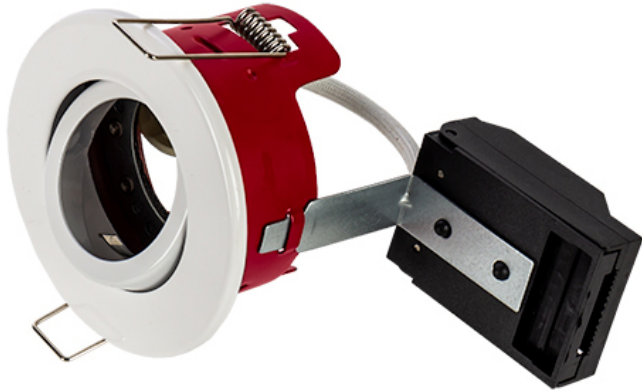

**Order Code: XCFRTW**

GU10 - Fire Rated Recessed Ring Tilt Downlight - White

**Features**

- Ideal for retrofit of existing halogen downlight fixtures
- Available in 3 different coloured bezels
- Lamps sold separately
- Fully adjustable tilted lens
- **Fixed**, TILT and IP65 **Shower** version available
- 30, 60 & 90 minute fire rating with solid timber joists
- 30 minute fire rating with Staircraft I-Joist and METAL WEB Joist [[Compatibility Matrix](#)]

**Construction**

- Steel body providing a high level of fire protection in accordance with Building Regulations Part B
- Supplied with GU10 lampholder and bracket

**Technical Data**

General		Electrical	
Luminaire Wattage (W)	50	Input Voltage Range (VAC)	230
Weight (kg)	1.88		

**Order Code: XCFRTW**

GU10 - Fire Rated Recessed Ring Tilt Downlight - White

Dimensions

C (mm)	94
Cut Out (mm)	78
Dia. (mm)	87

Line Drawing